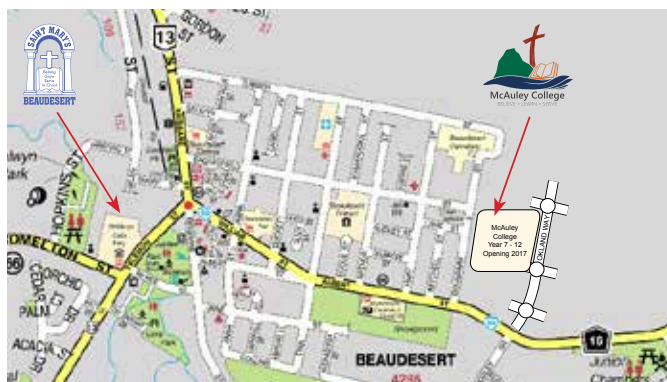

**A school  
where  
children  
belong  
and grow**

**SAINT MARY'S**  
Catholic Primary School, Beaudesert

*Belong Grow Serve in Christ*

Enrol today. Drop into the school, phone, or visit  
[www.stmarysbeaudesert.qld.edu.au](http://www.stmarysbeaudesert.qld.edu.au)

Bromelton Street, Beaudesert

P 5541 2005

E [pbeaudesert@bne.catholic.edu.au](mailto:pbeaudesert@bne.catholic.edu.au)

Since 1901, we have educated families in the Beaudesert district, some of whom are the great grandchildren of those who were here in the earliest years of the school. We are now proud to partner with the new Catholic secondary school, McAuley College, to offer an exceptional Prep-to-Year-12 education to Beaudesert families.